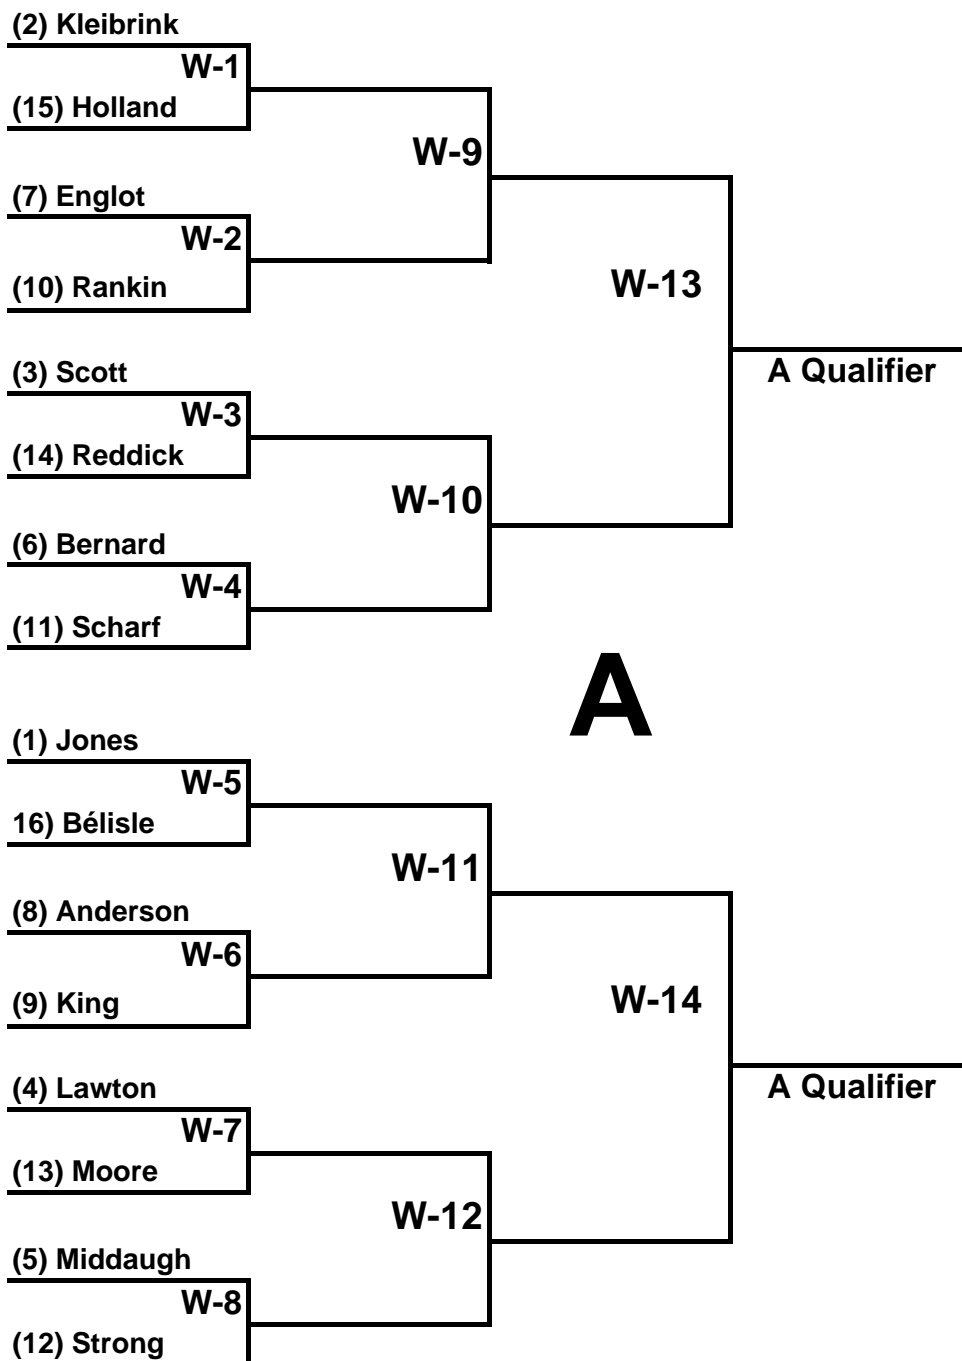

2008 TYLENOL® Players' Championship - Women's Draw

2008 TYLENOL® Players' Championship - Women's Draw
(Continued)

2008 TYLENOL® Players' Championship - Women's Draw
(Continued)

**2008 TYLENOL® Players' Championship - Women's Draw
Championship Round**